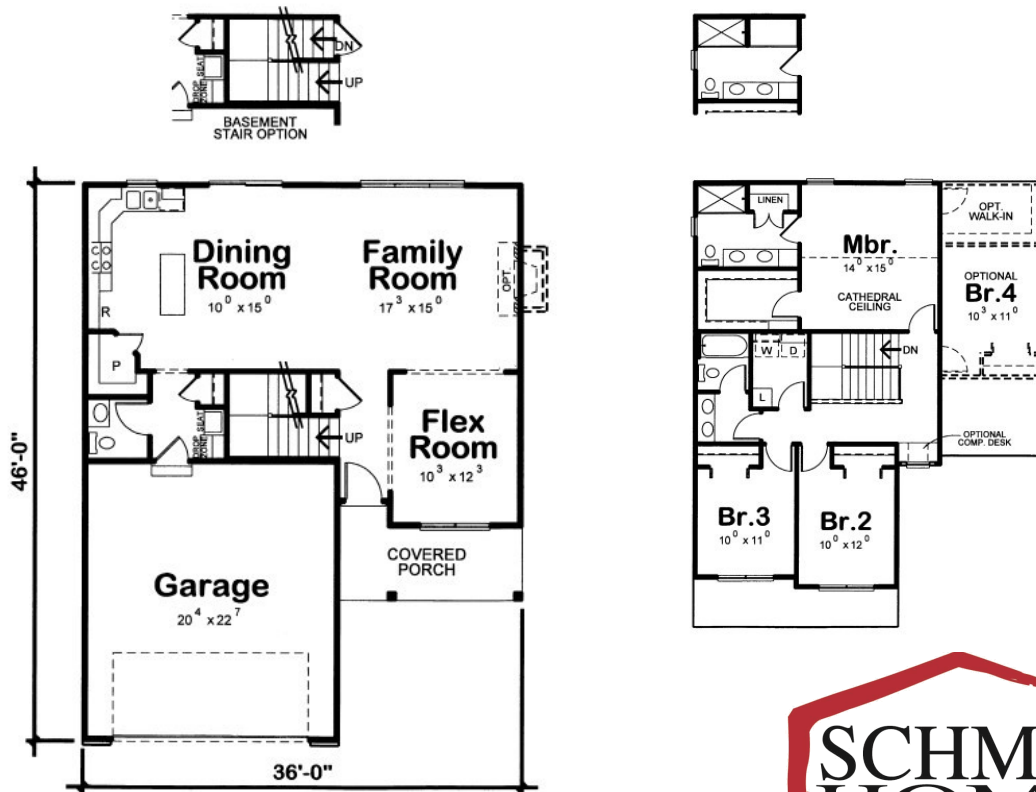

# Cedar

1325 Armstrong Road  
Northfield MN 55057  
www.schmidthomes.com

Main Floor: 903 sq. ft. Upper Floor: 937 sq. ft. Total: 1840 sq. ft.

The information shown here is deemed reliable but not guaranteed.  
The builder reserves the right to make changes and/or substitutions prior to the signing of a purchase agreement without notice.  
\*Some floor plans may vary.  
\*\*Upgrade options for this feature