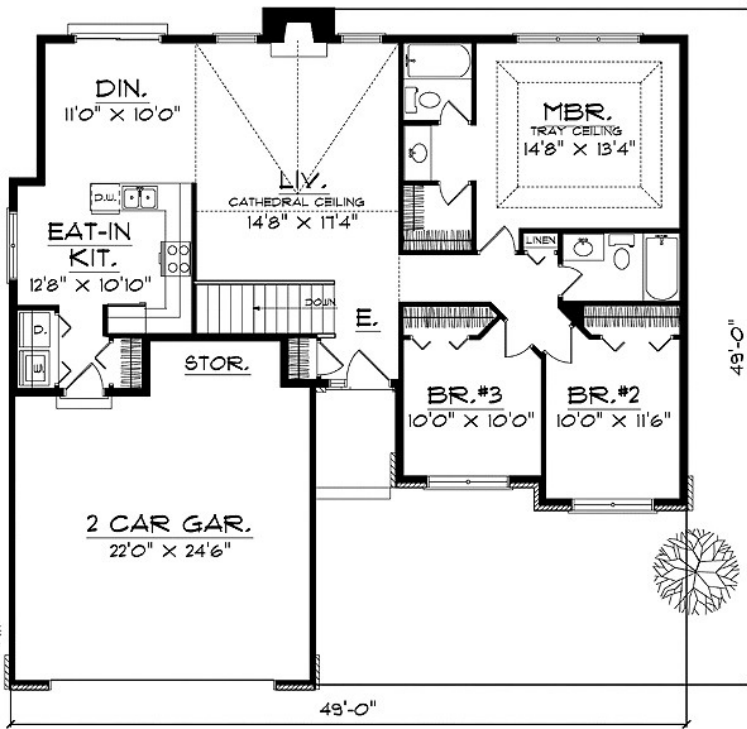

Lupine

1325 Armstrong Road
Northfield MN 55057
www.schmidthomes.com

Total: 1370 sq. ft.

MAIN FLOOR PLAN

REAR ELEVATION

A division of Steven Schmidt Construction, Inc. Lic. #1064

The information shown here is deemed reliable but not guaranteed.
The builder reserves the right to make changes and/or substitutions prior to the signing of a purchase agreement without notice.