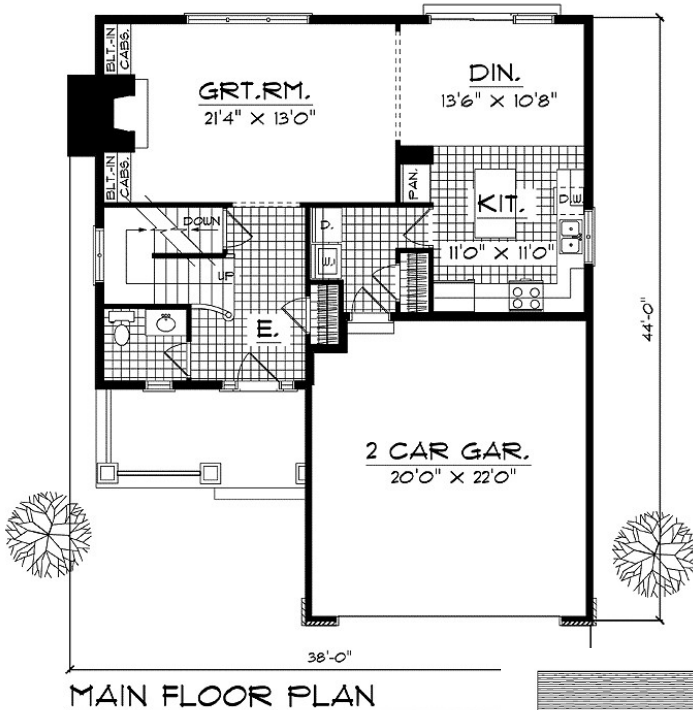

Sage

1325 Armstrong Road
Northfield MN 55057
www.schmidthomes.com

Main Floor: 886 sq. ft. 2nd Floor: 986 sq. ft. Total: 1882 sq. ft.

The information shown here is deemed reliable but not guaranteed. The builder reserves the right to make changes and/or substitutions prior to the signing of a purchase agreement without notice.
*Some floor plans may vary.
**Upgrade options for this feature