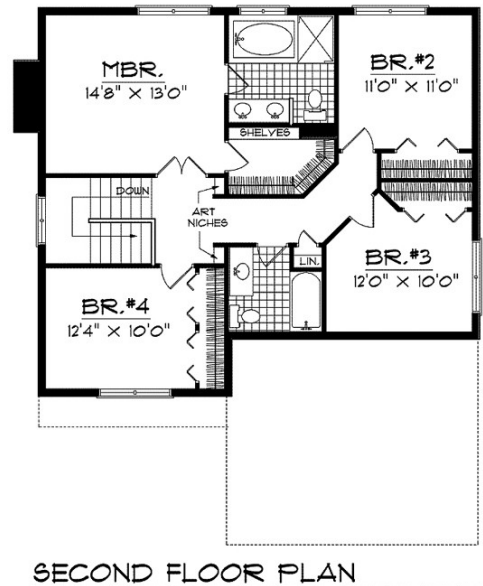

Sage

1325 Armstrong Road
Northfield MN 55057
www.schmidthomes.com

Main Floor: 886 sq. ft. 2nd Floor: 986 sq. ft. Total: 1882 sq. ft.

The information shown here is deemed reliable but not guaranteed. The builder reserves the right to make changes and/or substitutions prior to the signing of a purchase agreement without notice.
*Some floor plans may vary.
**Upgrade options for this feature